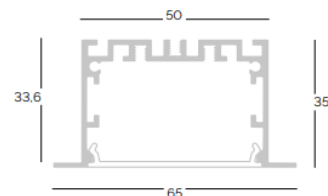

Perfil empotrar

Dimensiones (di metro x alto) 50x65mm

Set clip met licos (2 un.)
Recessed spring set (2 un.)
Acero / Steel

Pack conexi n 90 
90  connection pack
Acero / Steel

Pack conexi n 180 
180  connection pack
Acero / Steel

Set tapas / End cap set (2 un.)
Aluminio / Aluminum
65x35x1.5mm

Relieve / Embossed
Aluminio / Aluminum
65x50x1.5mm

<< para m s informaci n

Los datos pueden sufrir ligeras variaciones debido a la r pida evoluci n de los componentes de la luminaria.